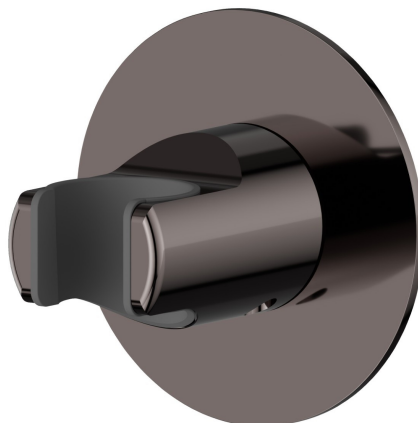

31370.58.063

Fixed wall shower holder - finish PVD Gun Metal

FEATURES

Installation

Wall mounted

TECHNICAL DRAWING

31370.58.063

Fixed wall shower holder - finish PVD Gun Metal