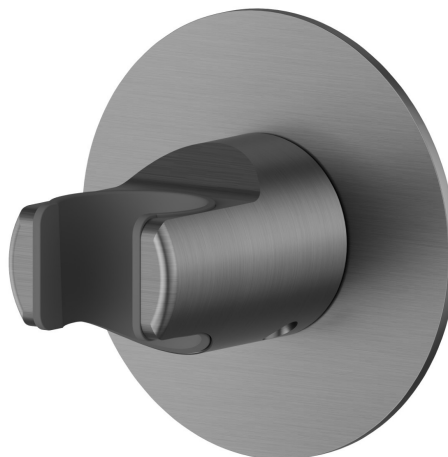

## 31370.59.064

Fixed wall shower holder - finish PVD Brushed Gun Metal

### FEATURES

---

Installation

**Wall mounted**

### TECHNICAL DRAWING

---

**31370.59.064**

Fixed wall shower holder - finish PVD Brushed Gun Metal