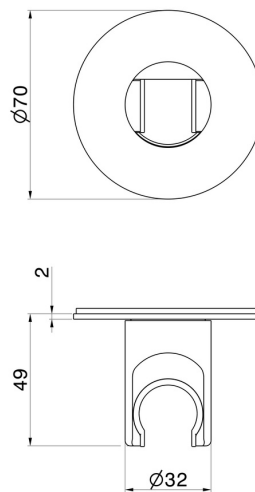

## 31370.59.064

Fixed wall shower holder - finish PVD Brushed Gun Metal

### TECHNICAL DRAWING

---

**31370.59.064**

Fixed wall shower holder - finish PVD Brushed Gun Metal