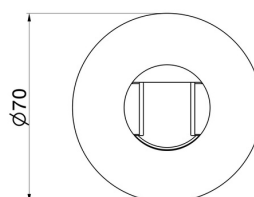

31370.59.066

Fixed wall shower holder - finish PVD Brushed steel

FEATURES

Installation

Wall mounted

TECHNICAL DRAWING

31370.59.066

Fixed wall shower holder - finish PVD Brushed steel