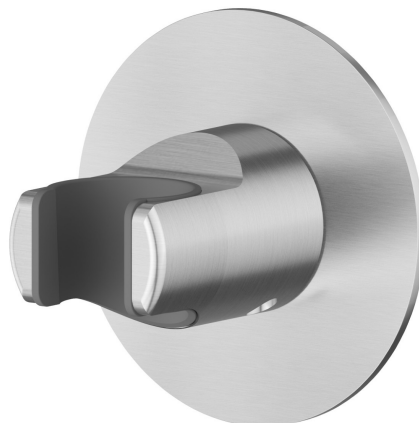

31370.59.066

Fixed wall shower holder - finish PVD Brushed steel

FEATURES

Installation

Wall mounted

TECHNICAL DRAWING

31370.59.066

Fixed wall shower holder - finish PVD Brushed steel

AVAILABLE FINISHES

59.066

PVD Brushed steel

01.014

finish Matt White

01.093

finish Matt Black

21.018

finish Chrome

47.083

finish Groove Bronze

58.061

finish PVD Copper Bronze

58.063

finish PVD Gun Metal

59.064