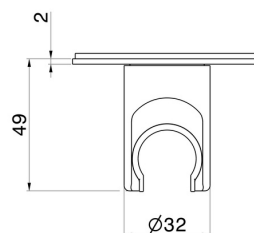

31370.59.066

Fixed wall shower holder - finish PVD Brushed steel

FEATURES

Installation

Wall mounted

TECHNICAL DRAWING

31370.59.066

Fixed wall shower holder - finish PVD Brushed steel