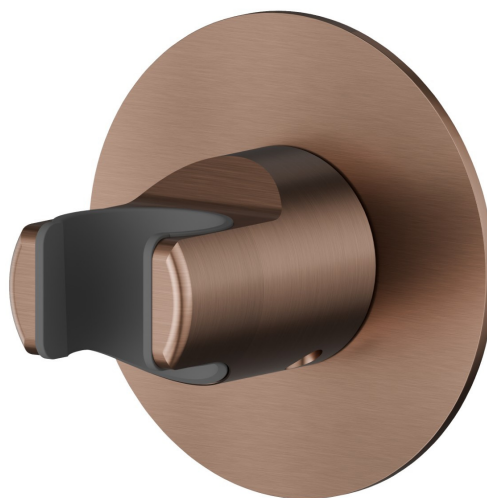

31370.59.067

Fixed wall shower holder - finish PVD Brushed Copper Bronze

FEATURES

Installation

Wall mounted

TECHNICAL DRAWING

31370.59.067

Fixed wall shower holder - finish PVD Brushed Copper Bronze

AVAILABLE FINISHES

59.067

PVD Brushed Copper Bronze

01.014

finish Matt White

01.093

finish Matt Black

21.018

finish Chrome

47.083

finish Groove Bronze

58.061

finish PVD Copper Bronze

58.063

finish PVD Gun Metal

59.064

finish PVD Brushed Gun Metal

59.066

finish PVD Brushed steel

59.097

finish PVD Brushed Gold

59.098

finish PVD Brushed Pale Gold

61.020