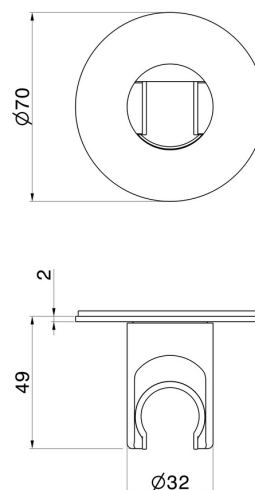

31370.59.067

Fixed wall shower holder - finish PVD Brushed Copper Bronze

FEATURES

Installation

Wall mounted

TECHNICAL DRAWING

31370.59.067

Fixed wall shower holder - finish PVD Brushed Copper Bronze