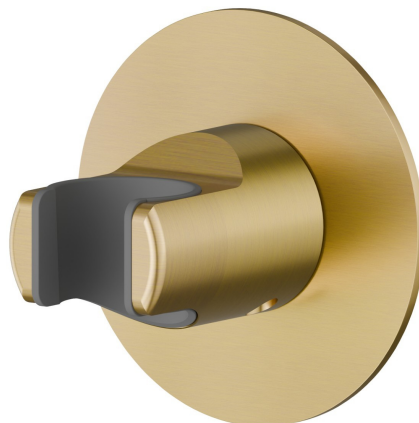

31370.59.097

Fixed wall shower holder - finish PVD Brushed Gold

FEATURES

Installation

Wall mounted

TECHNICAL DRAWING

31370.59.097

Fixed wall shower holder - finish PVD Brushed Gold

AVAILABLE FINISHES

59.097

PVD Brushed Gold

01.014

finish Matt White

01.093

finish Matt Black

21.018

finish Chrome

47.083

finish Groove Bronze

58.061

finish PVD Copper Bronze

58.063

finish PVD Gun Metal

59.064

finish PVD Brushed Gun Metal

59.066

finish PVD Brushed steel

59.067

finish PVD Brushed Copper Bronze

59.098

finish PVD Brushed Pale Gold

61.020