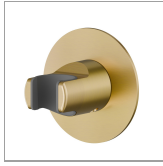

31370.59.097

Fixed wall shower holder - finish PVD Brushed Gold

FEATURES

Installation

Wall mounted

TECHNICAL DRAWING

31370.59.097

Fixed wall shower holder - finish PVD Brushed Gold

AVAILABLE FINISHES

59.097

PVD Brushed Gold

01.014

finish Matt White

01.093

finish Matt Black

21.018

finish Chrome

47.083

finish Groove Bronze

58.061

finish PVD Copper Bronze

58.063

finish PVD Gun Metal

59.064