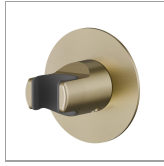

## 31370.59.098

Fixed wall shower holder - finish PVD Brushed Pale Gold

### FEATURES

---

Installation

**Wall mounted**

### TECHNICAL DRAWING

---

**31370.59.098**

Fixed wall shower holder - finish PVD Brushed Pale Gold

#### AVAILABLE FINISHES

---

**59.098**

PVD Brushed Pale Gold

**01.014**

finish Matt White

**01.093**

finish Matt Black