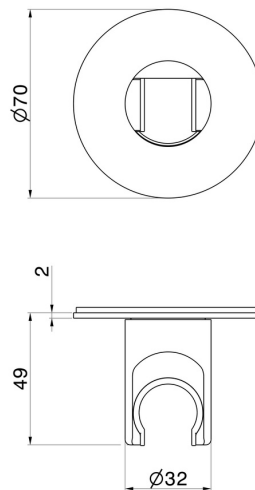

### TECHNICAL DRAWING

---

**31370.59.098**

Fixed wall shower holder - finish PVD Brushed Pale Gold