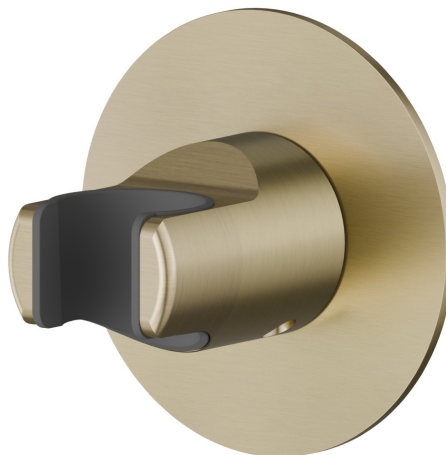

## 31370.59.098

Fixed wall shower holder - finish PVD Brushed Pale Gold

### FEATURES

---

Installation

**Wall mounted**

### TECHNICAL DRAWING

---

**31370.59.098**

Fixed wall shower holder - finish PVD Brushed Pale Gold

#### AVAILABLE FINISHES

---

**59.098**

PVD Brushed Pale Gold

**01.014**

finish Matt White

**01.093**

finish Matt Black