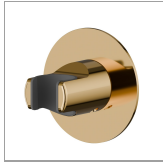

31370.61.020

Fixed wall shower holder - finish PVD Glossy Gold

FEATURES

Installation

Wall mounted

TECHNICAL DRAWING

31370.61.020

Fixed wall shower holder - finish PVD Glossy Gold

AVAILABLE FINISHES

61.020

PVD Glossy Gold

01.014

finish Matt White

01.093

finish Matt Black

21.018

finish Chrome

47.083

finish Groove Bronze

58.061

finish PVD Copper Bronze

58.063

finish PVD Gun Metal

59.064