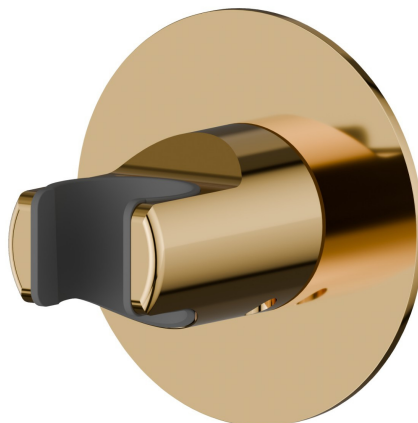

31370.61.020

Fixed wall shower holder - finish PVD Glossy Gold

FEATURES

Installation

Wall mounted

TECHNICAL DRAWING

31370.61.020

Fixed wall shower holder - finish PVD Glossy Gold

AVAILABLE FINISHES

61.020

PVD Glossy Gold

01.014

finish Matt White

01.093

finish Matt Black

21.018

finish Chrome

47.083

finish Groove Bronze

58.061

finish PVD Copper Bronze

58.063

finish PVD Gun Metal

59.064