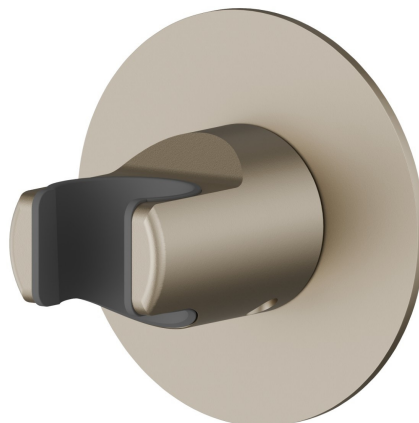

## 31370.M0.071

Fixed wall shower holder - finish Gold Satin

### FEATURES

---

Installation

**Wall mounted**

### TECHNICAL DRAWING

---

**31370.M0.071**

Fixed wall shower holder - finish Gold Satin