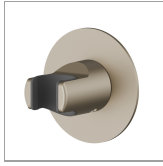

## 31370.M0.071

Fixed wall shower holder - finish Gold Satin

### FEATURES

---

Installation

**Wall mounted**

### TECHNICAL DRAWING

---

**31370.M0.071**

Fixed wall shower holder - finish Gold Satin