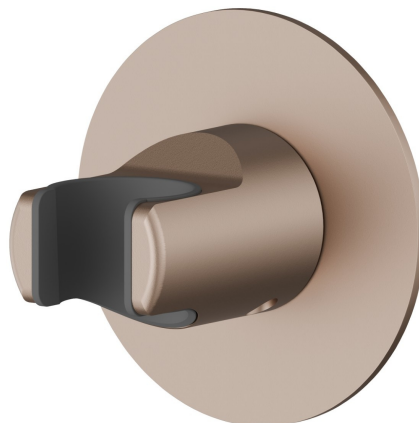

## 31370.M0.072

Fixed wall shower holder - finish Copper Satin

### FEATURES

---

Installation

**Wall mounted**

### TECHNICAL DRAWING

---

**31370.M0.072**

Fixed wall shower holder - finish Copper Satin