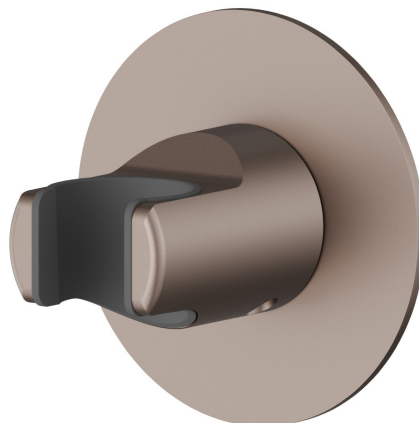

31370.M0.075

Fixed wall shower holder - finish Copper Glossy

FEATURES

Installation

Wall mounted

TECHNICAL DRAWING

31370.M0.075

Fixed wall shower holder - finish Copper Glossy

AVAILABLE FINISHES

M0.075

Copper Glossy

01.014

finish Matt White

01.093

finish Matt Black

21.018

finish Chrome

47.083

finish Groove Bronze

58.061

finish PVD Copper Bronze

58.063

finish PVD Gun Metal

59.064