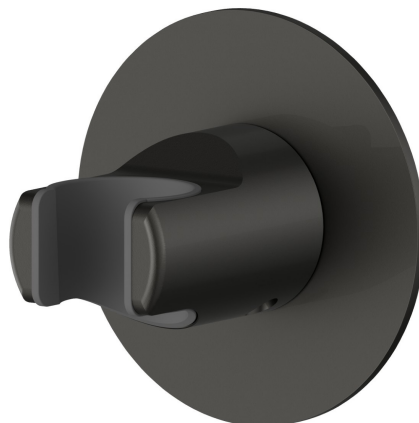

## 31370.M0.077

Fixed wall shower holder - finish Carbon Satin

### FEATURES

---

Installation

**Wall mounted**

### TECHNICAL DRAWING

---

**31370.M0.077**

Fixed wall shower holder - finish Carbon Satin