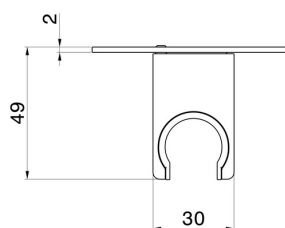

31371.01.093

Fixed wall shower holder - finish Matt Black

FEATURES

Material	Brass
Installation	Wall mounted

TECHNICAL DRAWING

31371.01.093

Fixed wall shower holder - finish Matt Black

AVAILABLE FINISHES