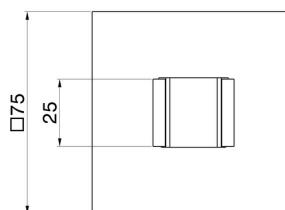

31371.01.093

Fixed wall shower holder - finish Matt Black

FEATURES

Material	Brass
Installation	Wall mounted

TECHNICAL DRAWING

31371.01.093

Fixed wall shower holder - finish Matt Black

AVAILABLE FINISHES