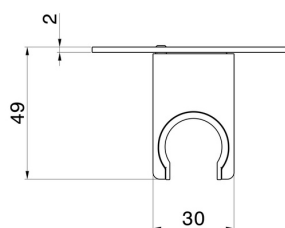

### FEATURES

---

Material

**Brass**

Installation

**Wall mounted**

### TECHNICAL DRAWING

---

**31371.21.018**

Fixed wall shower holder - finish Chrome