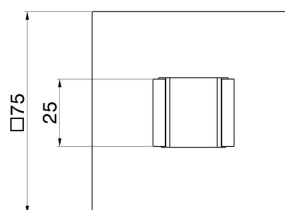

### TECHNICAL DRAWING

---

**31371.21.018**

Fixed wall shower holder - finish Chrome