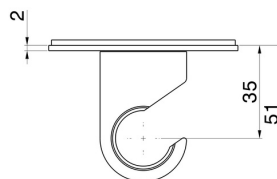

68497.01.093

Fixed wall shower holder. Ø70mm - finish Matt Black

FEATURES

Material	Brass
Installation	Wall mounted

TECHNICAL DRAWING

68497.01.093

Fixed wall shower holder. Ø70mm - finish Matt Black

AVAILABLE FINISHES