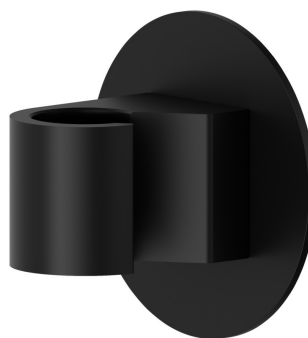

68497.01.093

Fixed wall shower holder. Ø70mm - finish Matt Black

FEATURES

Material	Brass
Installation	Wall mounted

TECHNICAL DRAWING

68497.01.093

Fixed wall shower holder. Ø70mm - finish Matt Black

AVAILABLE FINISHES

01.093

Matt Black

21.018

finish Chrome

58.061

finish PVD Copper Bronze

59.064

finish PVD Brushed Gun Metal

59.066

finish PVD Brushed steel

61.020

finish PVD Glossy Gold

M0.070

finish Titanium Satin

M0.071

finish Gold Satin