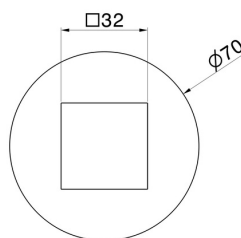

68497.01.093

Fixed wall shower holder. Ø70mm - finish Matt Black

FEATURES

Material	Brass
Installation	Wall mounted

TECHNICAL DRAWING

68497.01.093

Fixed wall shower holder. Ø70mm - finish Matt Black

AVAILABLE FINISHES