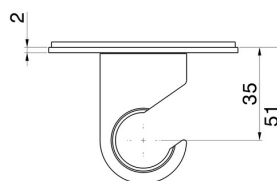

## 68497.21.018

Fixed wall shower holder. Ø70mm - finish Chrome

Chrome

### TECHNICAL DRAWING

---

**68497.21.018**

Fixed wall shower holder. Ø70mm - finish Chrome