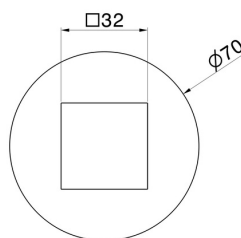

### TECHNICAL DRAWING

---

**68497.21.018**

Fixed wall shower holder. Ø70mm - finish Chrome