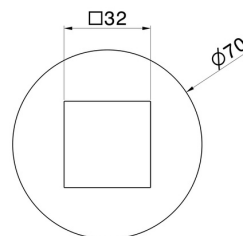

68497.58.061

Fixed wall shower holder. Ø70mm - finish PVD Copper Bronze

FEATURES

Material	Brass
Installation	Wall mounted

TECHNICAL DRAWING

68497.58.061

Fixed wall shower holder. Ø70mm - finish PVD Copper Bronze