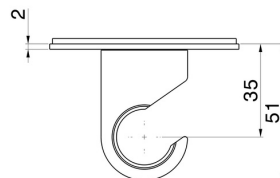

68497.58.061

Fixed wall shower holder. Ø70mm - finish PVD Copper Bronze

FEATURES

Material	Brass
Installation	Wall mounted

TECHNICAL DRAWING

68497.58.061

Fixed wall shower holder. Ø70mm - finish PVD Copper Bronze