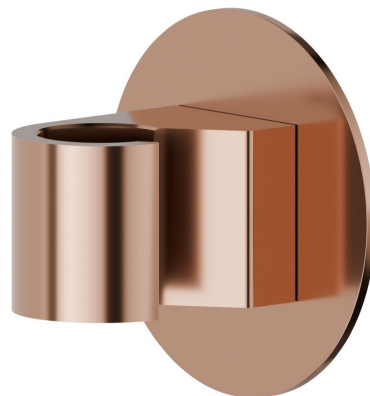

68497.58.061

Fixed wall shower holder. Ø70mm - finish PVD Copper Bronze

FEATURES

Material	Brass
Installation	Wall mounted

TECHNICAL DRAWING

68497.58.061

Fixed wall shower holder. Ø70mm - finish PVD Copper Bronze

AVAILABLE FINISHES

58.061

PVD Copper Bronze

01.093

finish Matt Black

21.018

finish Chrome

59.064

finish PVD Brushed Gun Metal

59.066

finish PVD Brushed steel

61.020

finish PVD Glossy Gold

M0.070

finish Titanium Satin

M0.071

finish Gold Satin

M0.072

finish Copper Satin

M0.075

finish Copper Glossy