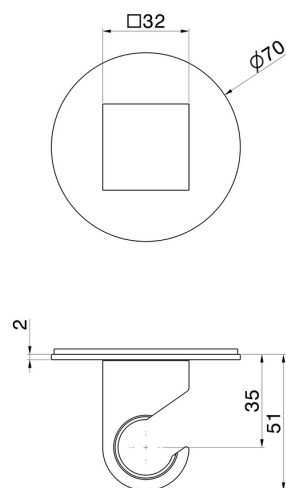

68497.59.064

Fixed wall shower holder. Ø70mm - finish PVD Brushed Gun Metal

PVD Brushed Gun Metal

FEATURES

Material	Brass
Installation	Wall mounted

TECHNICAL DRAWING

68497.59.064

Fixed wall shower holder. Ø70mm - finish PVD Brushed Gun Metal