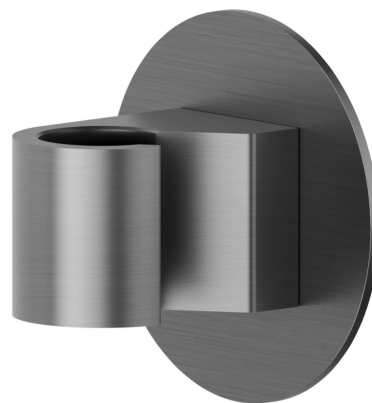

68497.59.064

Fixed wall shower holder. Ø70mm - finish PVD Brushed Gun Metal

PVD Brushed Gun Metal

FEATURES

Material	Brass
Installation	Wall mounted

TECHNICAL DRAWING

68497.59.064

Fixed wall shower holder. Ø70mm - finish PVD Brushed Gun Metal

AVAILABLE FINISHES

59.064

PVD Brushed Gun Metal

01.093

finish Matt Black

21.018

finish Chrome

58.061

finish PVD Copper Bronze

59.066

finish PVD Brushed steel

61.020

finish PVD Glossy Gold

M0.070

finish Titanium Satin

M0.071