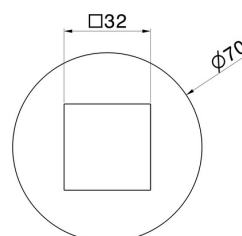

68497.59.066

Fixed wall shower holder. Ø70mm - finish PVD Brushed steel

FEATURES

Material	Brass
Installation	Wall mounted

TECHNICAL DRAWING

68497.59.066

Fixed wall shower holder. Ø70mm - finish PVD Brushed steel