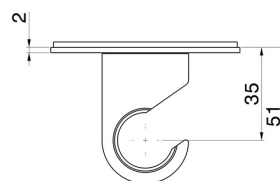

68497.59.066

Fixed wall shower holder. Ø70mm - finish PVD Brushed steel

FEATURES

Material	Brass
Installation	Wall mounted

TECHNICAL DRAWING

68497.59.066

Fixed wall shower holder. Ø70mm - finish PVD Brushed steel