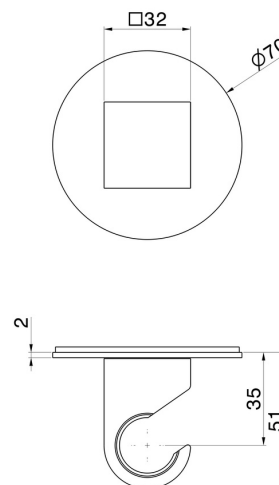

68497.61.020

Fixed wall shower holder. Ø70mm - finish PVD Glossy Gold

FEATURES

Material	Brass
Installation	Wall mounted

TECHNICAL DRAWING

68497.61.020

Fixed wall shower holder. Ø70mm - finish PVD Glossy Gold