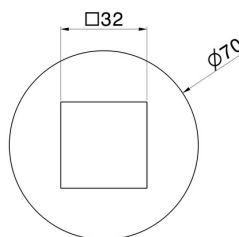

68497.M0.071

Fixed wall shower holder. Ø70mm - finish Gold Satin

FEATURES

Material	Brass
Installation	Wall mounted

TECHNICAL DRAWING

68497.M0.071

Fixed wall shower holder. Ø70mm - finish Gold Satin

AVAILABLE FINISHES