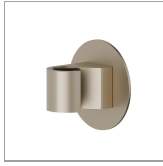

68497.M0.071

Fixed wall shower holder. Ø70mm - finish Gold Satin

FEATURES

Material	Brass
Installation	Wall mounted

TECHNICAL DRAWING

68497.M0.071

Fixed wall shower holder. Ø70mm - finish Gold Satin

AVAILABLE FINISHES

M0.071

Gold Satin

01.093

finish Matt Black

21.018

finish Chrome

58.061

finish PVD Copper Bronze

59.064

finish PVD Brushed Gun Metal

59.066

finish PVD Brushed steel

61.020

finish PVD Glossy Gold

M0.070

finish Titanium Satin