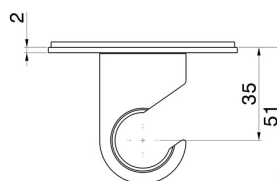

68497.M0.071

Fixed wall shower holder. Ø70mm - finish Gold Satin

FEATURES

Material	Brass
Installation	Wall mounted

TECHNICAL DRAWING

68497.M0.071

Fixed wall shower holder. Ø70mm - finish Gold Satin

AVAILABLE FINISHES