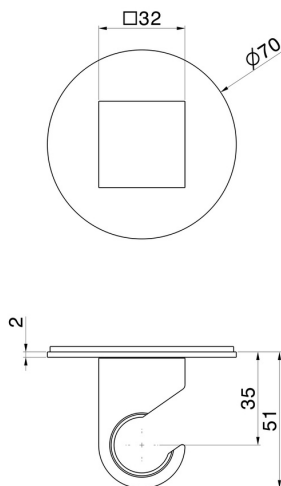

68497.M0.075

Fixed wall shower holder. Ø70mm - finish Copper Glossy

FEATURES

Material	Brass
Installation	Wall mounted

TECHNICAL DRAWING

68497.M0.075

Fixed wall shower holder. Ø70mm - finish Copper Glossy

AVAILABLE FINISHES