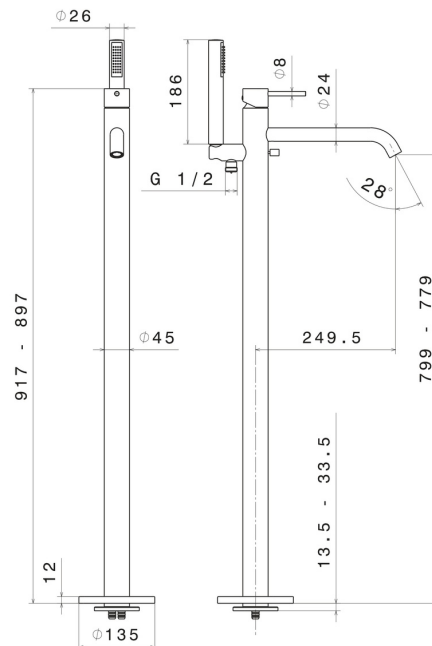

TECHNICAL DRAWING

AR Preview
try it in your home

More Details
on our [website](#)