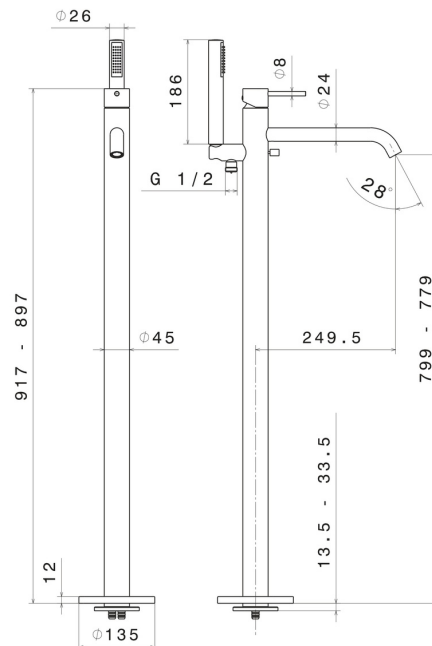

XT

4278E.47.083

Floor mounted bath group - finish Groove Bronze

With mixer, diverter and shower set. External part.

Groove Bronze

FEATURES

Material	Brass
Technology	Save Water
Installation	Floor concealed part
Control type	Single lever
Diverter type	Mechanic diverter
Water mixing	Mechanical
Required for installation	<u>27819.00.000</u>

TECHNICAL DRAWING

 **AR Preview**
try it in your home

More Details
on our [website](#)

XT

4278E.47.083

Floor mounted bath group - finish Groove Bronze

AVAILABLE FINISHES

47.083