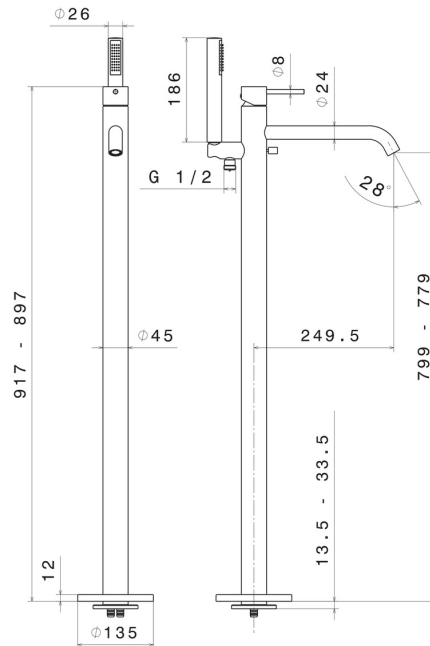

TECHNICAL DRAWING

AR Preview
try it in your home

More Details
on our [website](#)