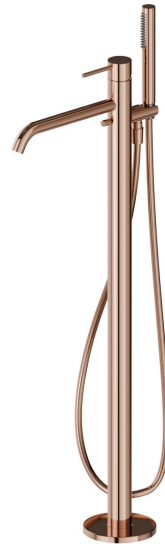

## 4278E.58.061

Floor mounted bath group - finish PVD Copper Bronze

With mixer, diverter and shower set. External part.

PVD Copper Bronze

### FEATURES

Material	<b>Brass</b>
Technology	<b>Save Water</b>
Installation	<b>Floor concealed part</b>
Control type	<b>Single lever</b>
Diverter type	<b>Mechanic diverter</b>
Water mixing	<b>Mechanical</b>
Required for installation	<b><u>27819.00.000</u></b>

### TECHNICAL DRAWING

 **AR Preview**  
try it in your home

**More Details**  
on our [website](#)

**XT**

**4278E.58.061**

Floor mounted bath group - finish PVD Copper Bronze

**AVAILABLE FINISHES**

---

**58.061**

PVD Copper Bronze

**01.014**

finish Matt White

**01.093**

finish Matt Black

**21.018**

finish Chrome