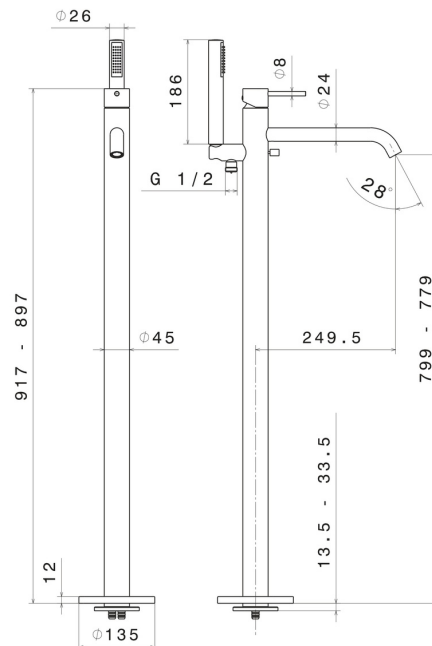

XT

4278E.58.063

Floor mounted bath group - finish PVD Gun Metal

With mixer, diverter and shower set. External part.

PVD Gun Metal

FEATURES

Material	Brass
Technology	Save Water
Installation	Floor concealed part
Control type	Single lever
Diverter type	Mechanic diverter
Water mixing	Mechanical
Required for installation	<u>27819.00.000</u>

TECHNICAL DRAWING

 **AR Preview**
try it in your home

More Details
on our [website](#)

XT

4278E.58.063

Floor mounted bath group - finish PVD Gun Metal

AVAILABLE FINISHES

58.063