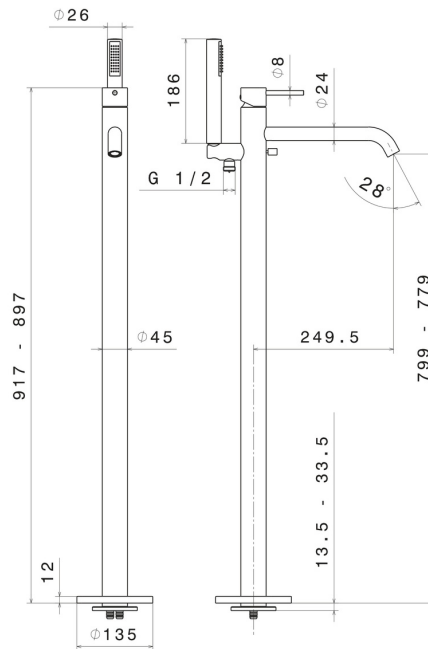

XT

4278E.59.064

Floor mounted bath group - finish PVD Brushed Gun Metal

With mixer, diverter and shower set. External part.

PVD Brushed Gun Metal

FEATURES

Material	Brass
Technology	Save Water
Installation	Floor concealed part
Control type	Single lever
Diverter type	Mechanic diverter
Water mixing	Mechanical
Required for installation	<u>27819.00.000</u>

TECHNICAL DRAWING

XT

4278E.59.064

Floor mounted bath group - finish PVD Brushed Gun Metal

AVAILABLE FINISHES

59.064

PVD Brushed Gun Metal

01.014