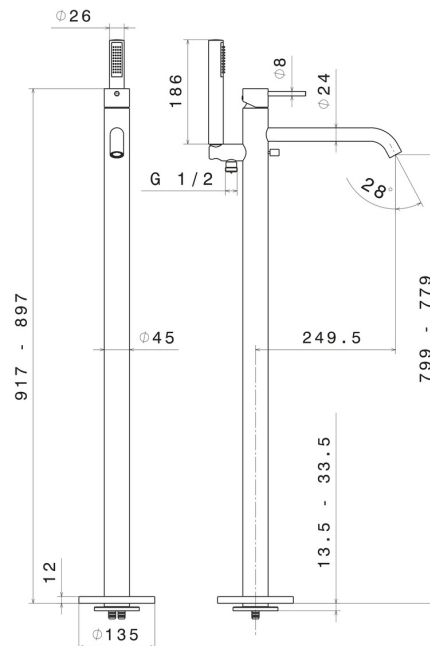

XT

4278E.59.066

Floor mounted bath group - finish PVD Brushed steel

With mixer, diverter and shower set. External part.

PVD Brushed steel

FEATURES

Material	Brass
Technology	Save Water
Installation	Floor concealed part
Control type	Single lever
Diverter type	Mechanic diverter
Water mixing	Mechanical
Required for installation	<u>27819.00.000</u>

TECHNICAL DRAWING

XT

4278E.59.066

Floor mounted bath group - finish PVD Brushed steel

AVAILABLE FINISHES

59.066

PVD Brushed steel

01.014