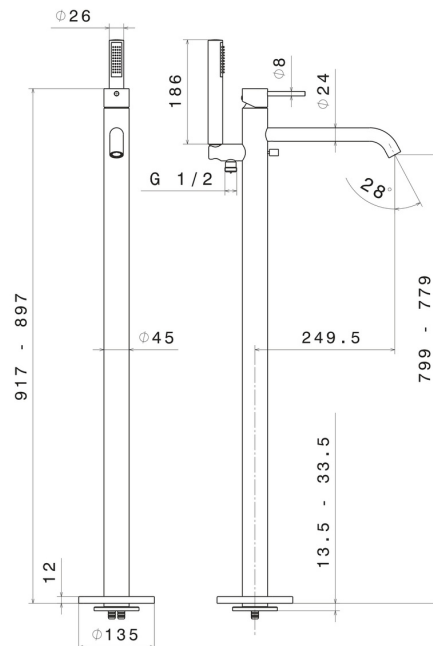

TECHNICAL DRAWING