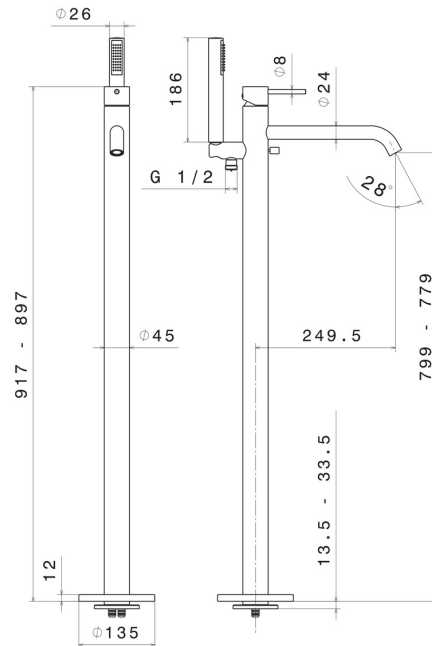

XT

4278E.M0.070

Floor mounted bath group - finish Titanium Satin

With mixer, diverter and shower set. External part.

FEATURES

Material	Brass
Technology	Save Water
Installation	Floor concealed part
Control type	Single lever
Diverter type	Mechanic diverter
Water mixing	Mechanical
Required for installation	<u>27819.00.000</u>

TECHNICAL DRAWING

XT

4278E.M0.070

Floor mounted bath group - finish Titanium Satin

AVAILABLE FINISHES

M0.070

Titanium Satin

01.014