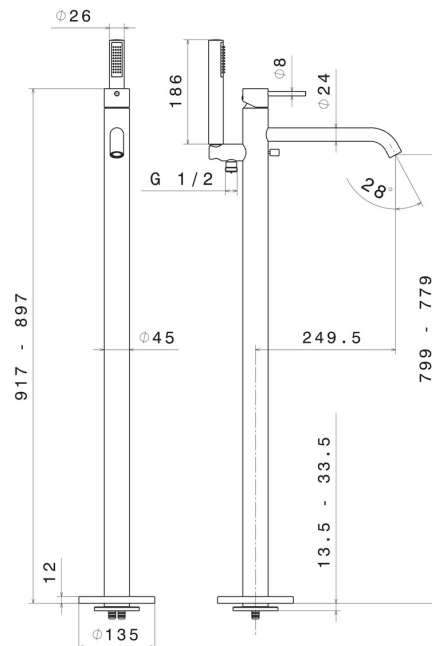

XT

4278E.M0.071

Floor mounted bath group - finish Gold Satin
With mixer, diverter and shower set. External part.

FEATURES

Material	Brass
Technology	Save Water
Installation	Floor concealed part
Control type	Single lever
Diverter type	Mechanic diverter
Water mixing	Mechanical
Required for installation	<u>27819.00.000</u>

TECHNICAL DRAWING

XT

4278E.M0.071

Floor mounted bath group - finish Gold Satin

AVAILABLE FINISHES

M0.071

Gold Satin

01.014