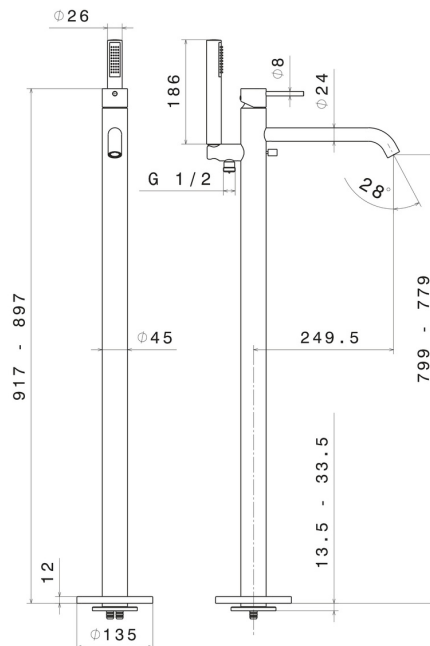

XT

4278E.M0.072

Floor mounted bath group - finish Copper Satin

With mixer, diverter and shower set. External part.

FEATURES

Material	Brass
Technology	Save Water
Installation	Floor concealed part
Control type	Single lever
Diverter type	Mechanic diverter
Water mixing	Mechanical
Required for installation	<u>27819.00.000</u>

TECHNICAL DRAWING

 **AR Preview**
try it in your home

More Details
on our [website](#)

XT

4278E.M0.072

Floor mounted bath group - finish Copper Satin

AVAILABLE FINISHES

M0.072