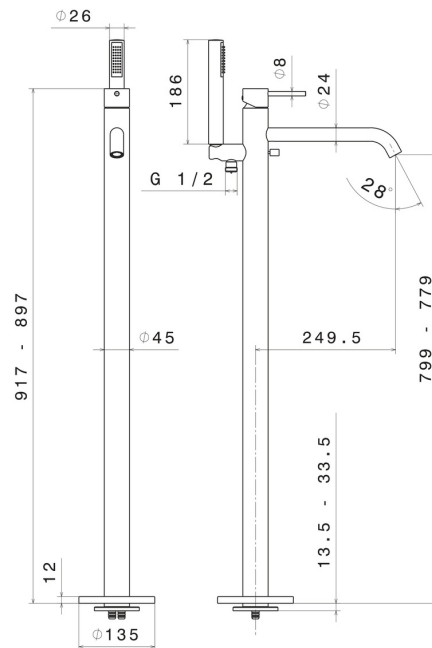

TECHNICAL DRAWING