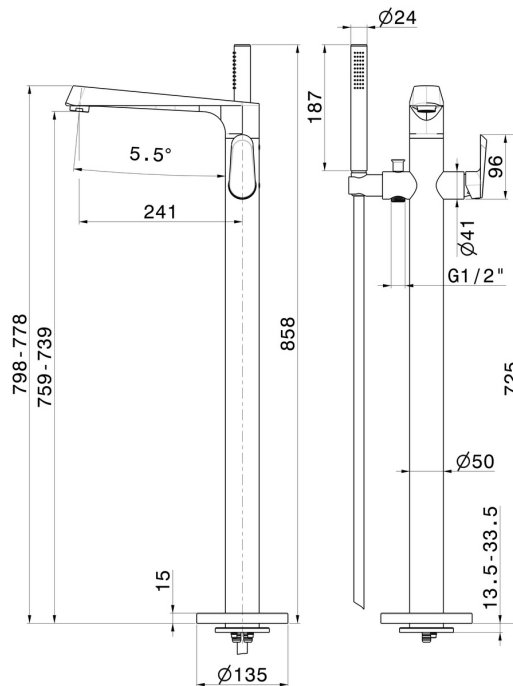

NIO

68984E.01.093

Floor mounted bath group - finish Matt Black

External part. With mixer, diverter and shower set.

FEATURES

Material	Brass
Technology	Save Water
Installation	Floor concealed part
Diverter type	Mechanic diverter
Water mixing	Mechanical
Required for installation	<u>27819.00.000</u>

TECHNICAL DRAWING

NIO

68984E.01.093

Floor mounted bath group - finish Matt Black

AVAILABLE FINISHES

01.093

Matt Black

21.018