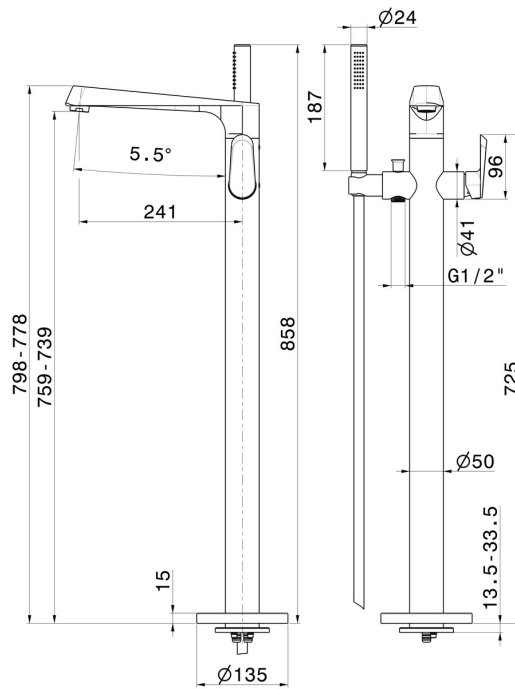

TECHNICAL DRAWING