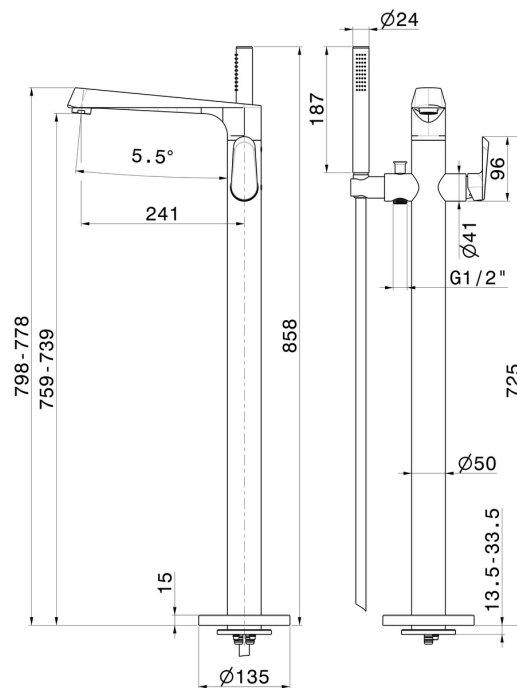

NIO

68984E.59.066

Floor mounted bath group - finish PVD Brushed steel

External part. With mixer, diverter and shower set.

FEATURES

Material	Brass
Technology	Save Water
Installation	Floor concealed part
Diverter type	Mechanic diverter
Water mixing	Mechanical
Required for installation	<u>27819.00.000</u>

TECHNICAL DRAWING

 **AR Preview**
try it in your home

More Details
on our [website](#)

NIO

68984E.59.066

Floor mounted bath group - finish PVD Brushed steel

AVAILABLE FINISHES

59.066