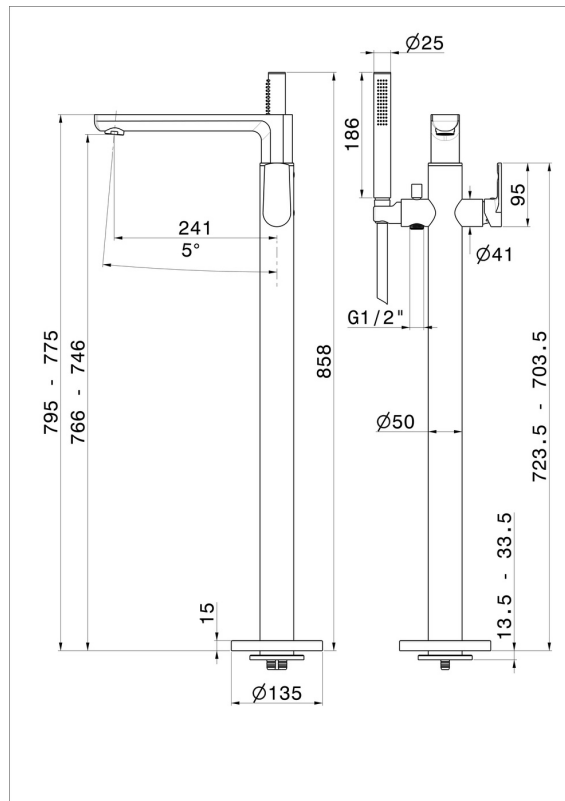

HAKA

72084E.01.014

Floor mounted bath group - finish Matt White

With mixer, diverter and shower set.

FEATURES

Material	Brass
Technology	Save Water
Installation	Freestanding
Required for installation	<u>27819.00.000</u>

TECHNICAL DRAWING

HAKA

72084E.01.014

Floor mounted bath group - finish Matt White

AVAILABLE FINISHES

01.014

Matt White

01.093