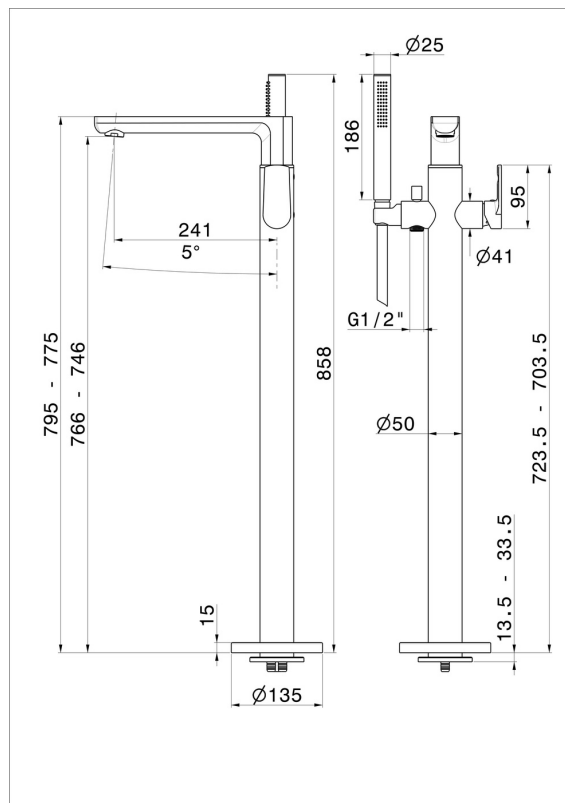

TECHNICAL DRAWING