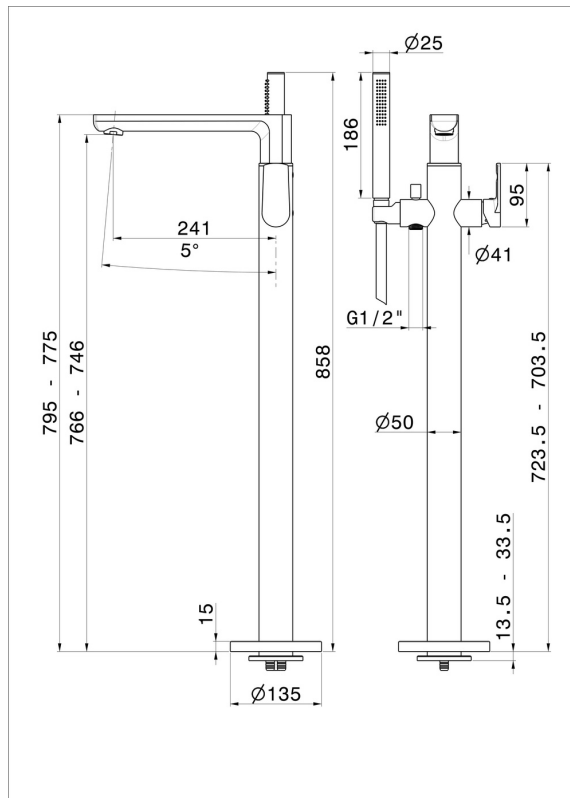

# HAKA

**72084E.59.064**

Floor mounted bath group - finish PVD Brushed Gun Metal

With mixer, diverter and shower set.

PVD Brushed Gun Metal

## FEATURES

Material	<b>Brass</b>
Technology	<b>Save Water</b>
Installation	<b>Freestanding</b>
Required for installation	<b><u>27819.00.000</u></b>

## TECHNICAL DRAWING

**HAKA**

**72084E.59.064**

Floor mounted bath group - finish PVD Brushed Gun Metal

**AVAILABLE FINISHES**

---

**59.064**

PVD Brushed Gun Metal