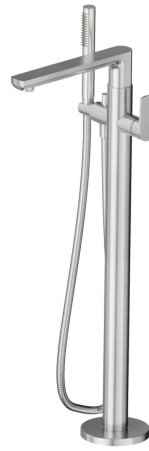

## 72084E.59.066

Floor mounted bath group - finish PVD Brushed steel

With mixer, diverter and shower set.

PVD Brushed steel

### FEATURES

Material	<b>Brass</b>
Technology	<b>Save Water</b>
Installation	<b>Freestanding</b>
Required for installation	<b><u>27819.00.000</u></b>

### TECHNICAL DRAWING

**HAKA**

**72084E.59.066**

Floor mounted bath group - finish PVD Brushed steel

**AVAILABLE FINISHES**

---

**59.066**

PVD Brushed steel

**59.067**

finish PVD Brushed Copper Bronze

**59.097**

finish PVD Brushed Gold