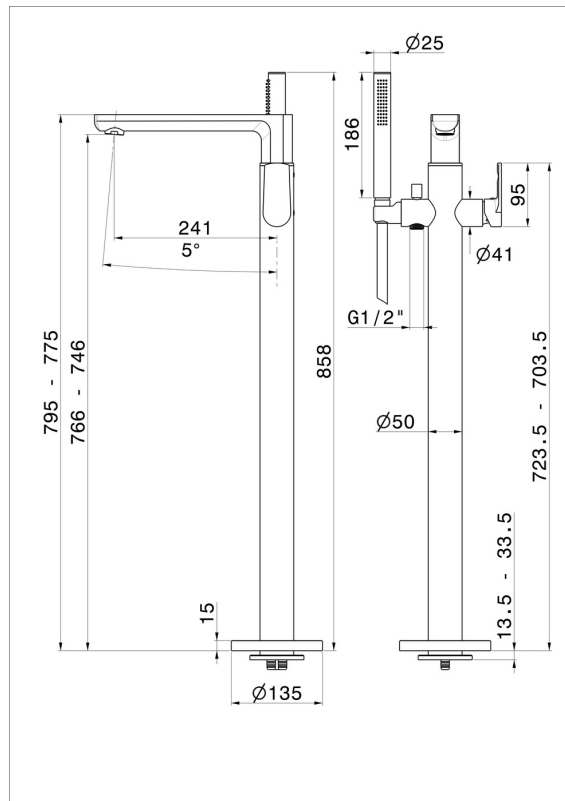

TECHNICAL DRAWING