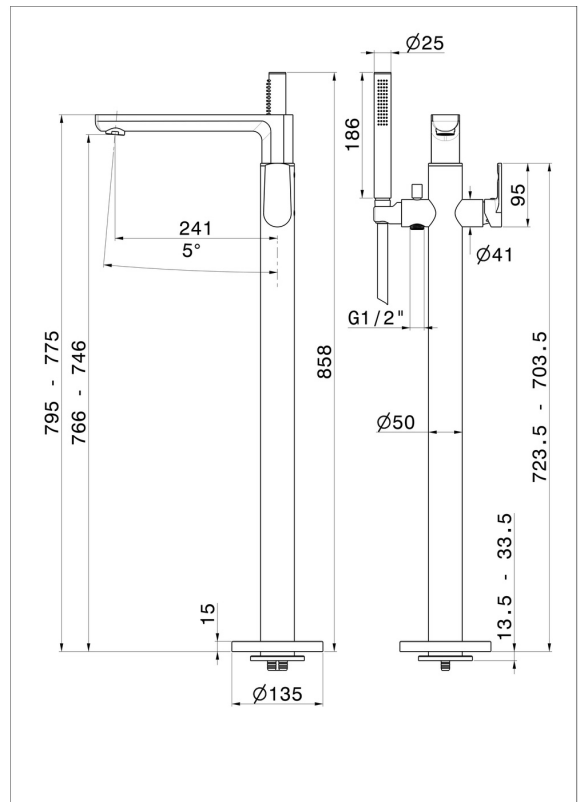

HAKA

72084E.59.067

Floor mounted bath group - finish PVD Brushed Copper Bronze

With mixer, diverter and shower set.

PVD Brushed Copper Bronze

FEATURES

| | |
|---------------------------|----------------------------|
| Material | Brass |
| Technology | Save Water |
| Installation | Freestanding |
| Required for installation | <u>27819.00.000</u> |

TECHNICAL DRAWING

HAKA

72084E.59.067

Floor mounted bath group - finish PVD Brushed Copper Bronze

AVAILABLE FINISHES

59.067

PVD Brushed Copper Bronze

01.014