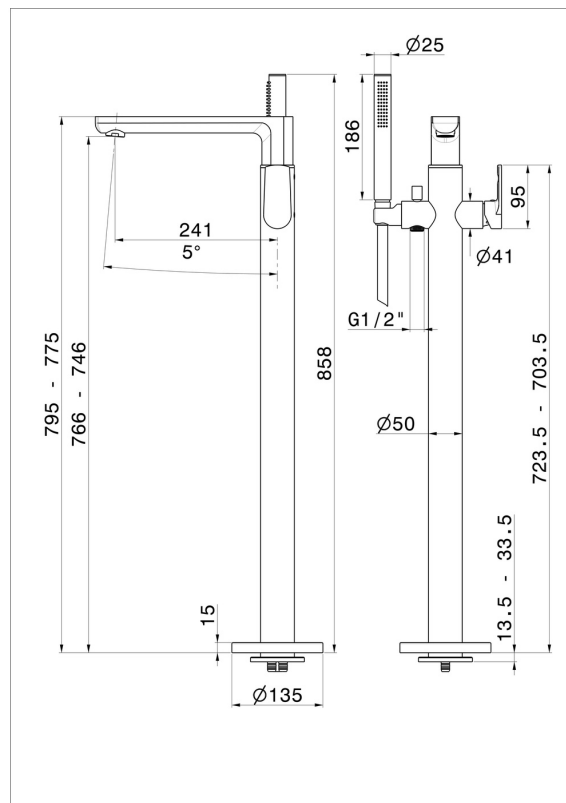

TECHNICAL DRAWING

AR Preview
try it in your home

More Details
on our [website](#)