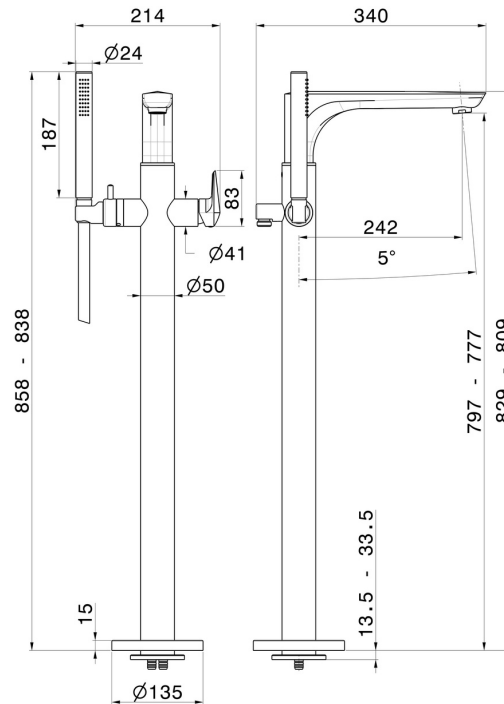

TECHNICAL DRAWING

AR Preview
try it in your home

More Details
on our [website](#)