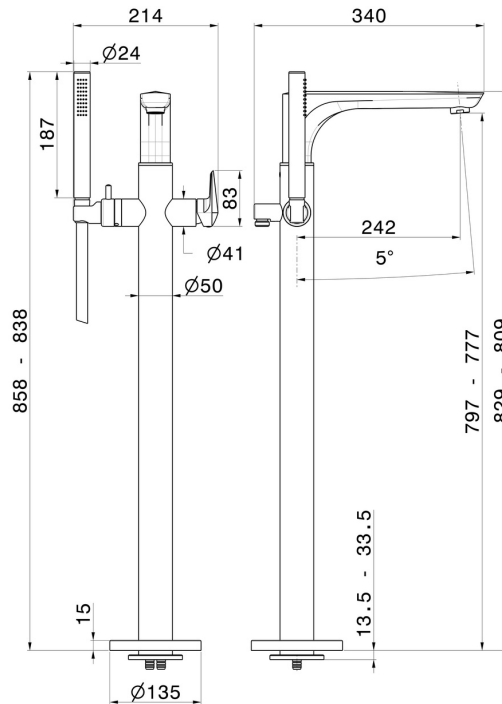

DELTA ZERO

72284E.01.093

Floor mounted bath group - finish Matt Black

With mixer, diverter and shower set. External part.

FEATURES

Material	Brass
Technology	Save Water
Installation	Freestanding
Diverter type	Mechanic diverter
Water mixing	Mechanical
Required for installation	<u>27819.00.000</u>

TECHNICAL DRAWING

DELTA ZERO

72284E.01.093

Floor mounted bath group - finish Matt Black

AVAILABLE FINISHES

01.093

Matt Black

01.014

finish Matt White

21.018

finish Chrome

58.061

finish PVD Copper Bronze

58.063

finish PVD Gun Metal

59.064