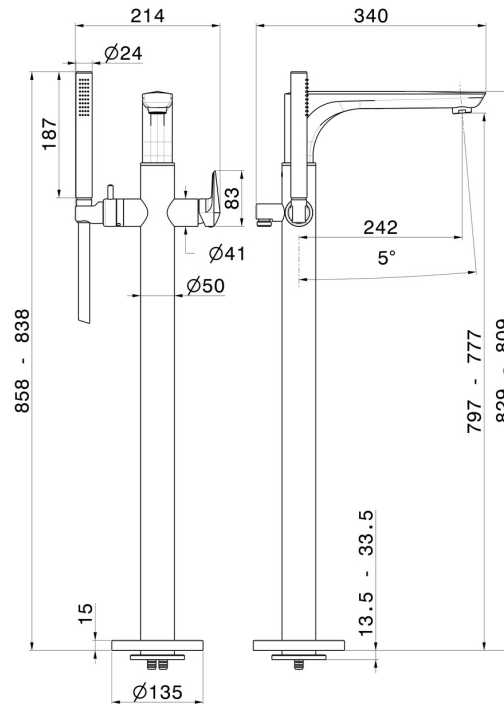

DELTA ZERO

72284E.21.018

Floor mounted bath group - finish Chrome
With mixer, diverter and shower set. External part.

FEATURES

Material	Brass
Technology	Save Water
Installation	Freestanding
Diverter type	Mechanic diverter
Water mixing	Mechanical
Required for installation	<u>27819.00.000</u>

TECHNICAL DRAWING

 **AR Preview**
try it in your home

More Details
on our [website](#)

DELTA ZERO

72284E.21.018

Floor mounted bath group - finish Chrome

AVAILABLE FINISHES

21.018