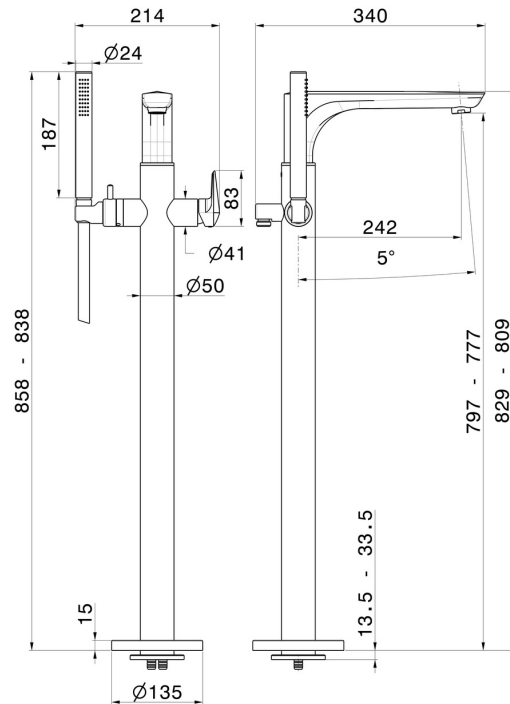

DELTA ZERO

72284E.58.061

Floor mounted bath group - finish PVD Copper Bronze

With mixer, diverter and shower set. External part.

PVD Copper Bronze

FEATURES

Material	Brass
Technology	Save Water
Installation	Freestanding
Diverter type	Mechanic diverter
Water mixing	Mechanical
Required for installation	<u>27819.00.000</u>

TECHNICAL DRAWING

DELTA ZERO

72284E.58.061

Floor mounted bath group - finish PVD Copper Bronze

AVAILABLE FINISHES

58.061

PVD Copper Bronze

01.014