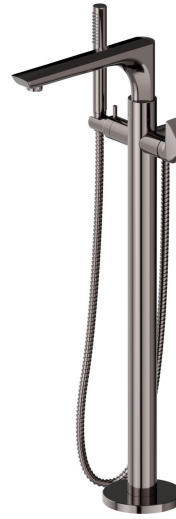

DELTA ZERO

72284E.58.063

Floor mounted bath group - finish PVD Gun Metal

With mixer, diverter and shower set. External part.

PVD Gun Metal

FEATURES

Material	Brass
Technology	Save Water
Installation	Freestanding
Diverter type	Mechanic diverter
Water mixing	Mechanical
Required for installation	<u>27819.00.000</u>

TECHNICAL DRAWING

DELTA ZERO

72284E.58.063

Floor mounted bath group - finish PVD Gun Metal

AVAILABLE FINISHES

58.063

PVD Gun Metal

01.014

finish Matt White

01.093

finish Matt Black

21.018

finish Chrome

58.061

finish PVD Copper Bronze

59.064

finish PVD Brushed Gun Metal

59.067

finish PVD Brushed Copper Bronze

59.097

finish PVD Brushed Gold

61.020

finish PVD Glossy Gold