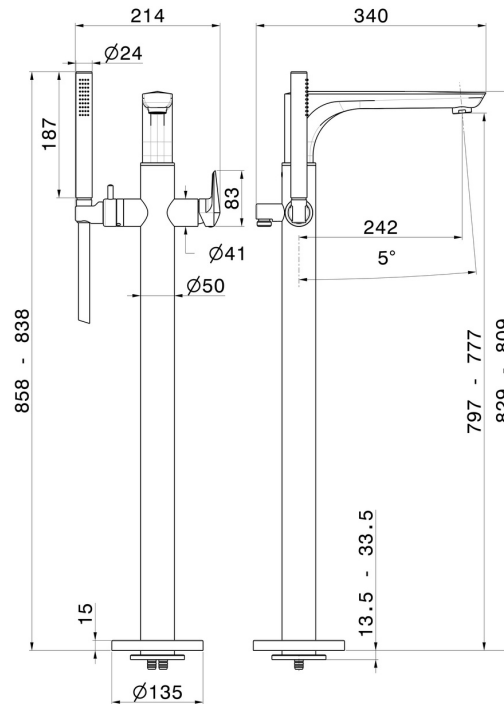

DELTA ZERO

72284E.58.063

Floor mounted bath group - finish PVD Gun Metal

With mixer, diverter and shower set. External part.

PVD Gun Metal

FEATURES

Material	Brass
Technology	Save Water
Installation	Freestanding
Diverter type	Mechanic diverter
Water mixing	Mechanical
Required for installation	<u>27819.00.000</u>

TECHNICAL DRAWING

DELTA ZERO

72284E.58.063

Floor mounted bath group - finish PVD Gun Metal

AVAILABLE FINISHES

58.063

PVD Gun Metal

01.014