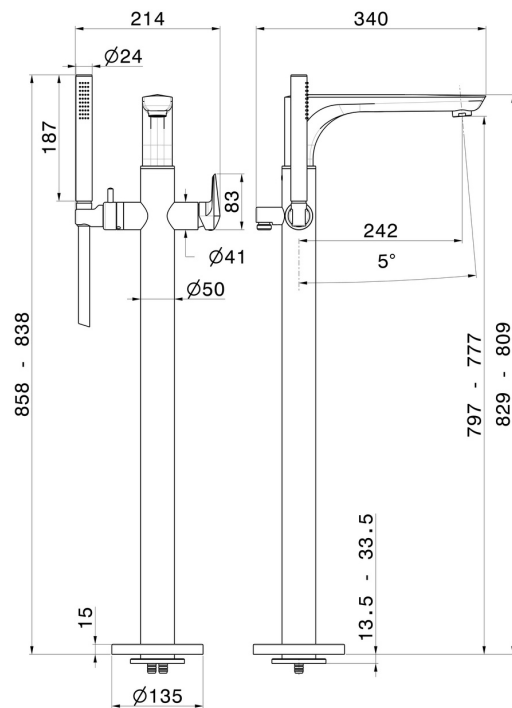

DELTA ZERO

72284E.59.064

Floor mounted bath group - finish PVD Brushed Gun Metal

With mixer, diverter and shower set. External part.

PVD Brushed Gun Metal

FEATURES

Material	Brass
Technology	Save Water
Installation	Freestanding
Diverter type	Mechanic diverter
Water mixing	Mechanical
Required for installation	<u>27819.00.000</u>

TECHNICAL DRAWING

DELTA ZERO

72284E.59.064

Floor mounted bath group - finish PVD Brushed Gun Metal

AVAILABLE FINISHES

59.064

PVD Brushed Gun Metal

01.014