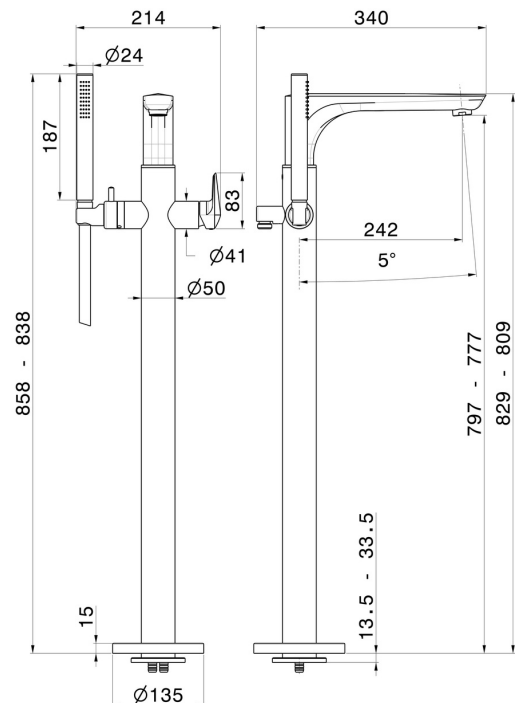

DELTA ZERO

72284E.59.067

Floor mounted bath group - finish PVD Brushed Copper Bronze

With mixer, diverter and shower set. External part.

PVD Brushed Copper Bronze

FEATURES

Material	Brass
Technology	Save Water
Installation	Freestanding
Diverter type	Mechanic diverter
Water mixing	Mechanical
Required for installation	<u>27819.00.000</u>

TECHNICAL DRAWING

DELTA ZERO

72284E.59.067

Floor mounted bath group - finish PVD Brushed Copper Bronze

AVAILABLE FINISHES

59.067

PVD Brushed Copper Bronze

01.014