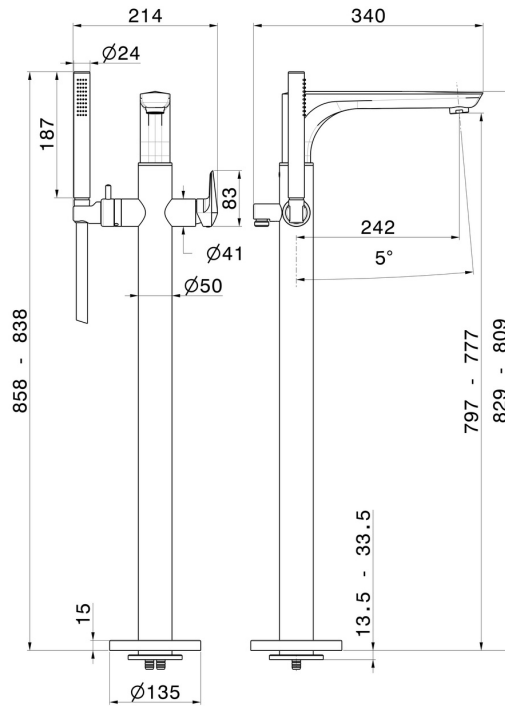

DELTA ZERO

72284E.59.097

Floor mounted bath group - finish PVD Brushed Gold

With mixer, diverter and shower set. External part.

PVD Brushed Gold

FEATURES

Material	Brass
Technology	Save Water
Installation	Freestanding
Diverter type	Mechanic diverter
Water mixing	Mechanical
Required for installation	<u>27819.00.000</u>

TECHNICAL DRAWING

DELTA ZERO

72284E.59.097

Floor mounted bath group - finish PVD Brushed Gold

AVAILABLE FINISHES

59.097

PVD Brushed Gold

01.014