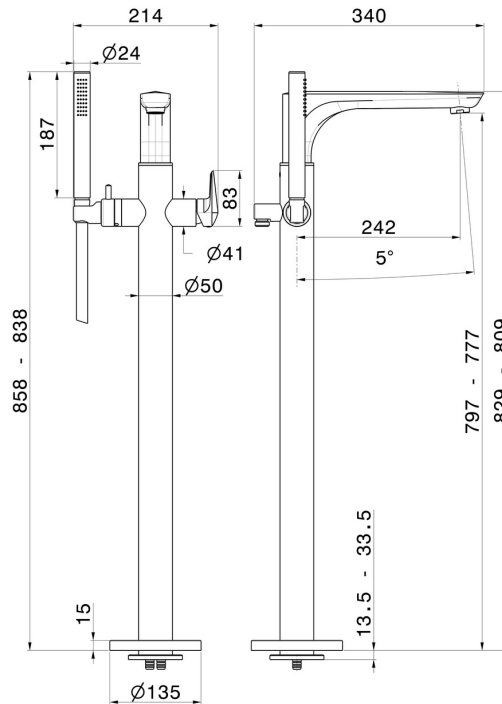

DELTA ZERO

72284E.61.020

Floor mounted bath group - finish PVD Glossy Gold

With mixer, diverter and shower set. External part.

PVD Glossy Gold

FEATURES

Material	Brass
Technology	Save Water
Installation	Freestanding
Diverter type	Mechanic diverter
Water mixing	Mechanical
Required for installation	<u>27819.00.000</u>

TECHNICAL DRAWING

DELTA ZERO

72284E.61.020

Floor mounted bath group - finish PVD Glossy Gold

AVAILABLE FINISHES

61.020

PVD Glossy Gold

01.014